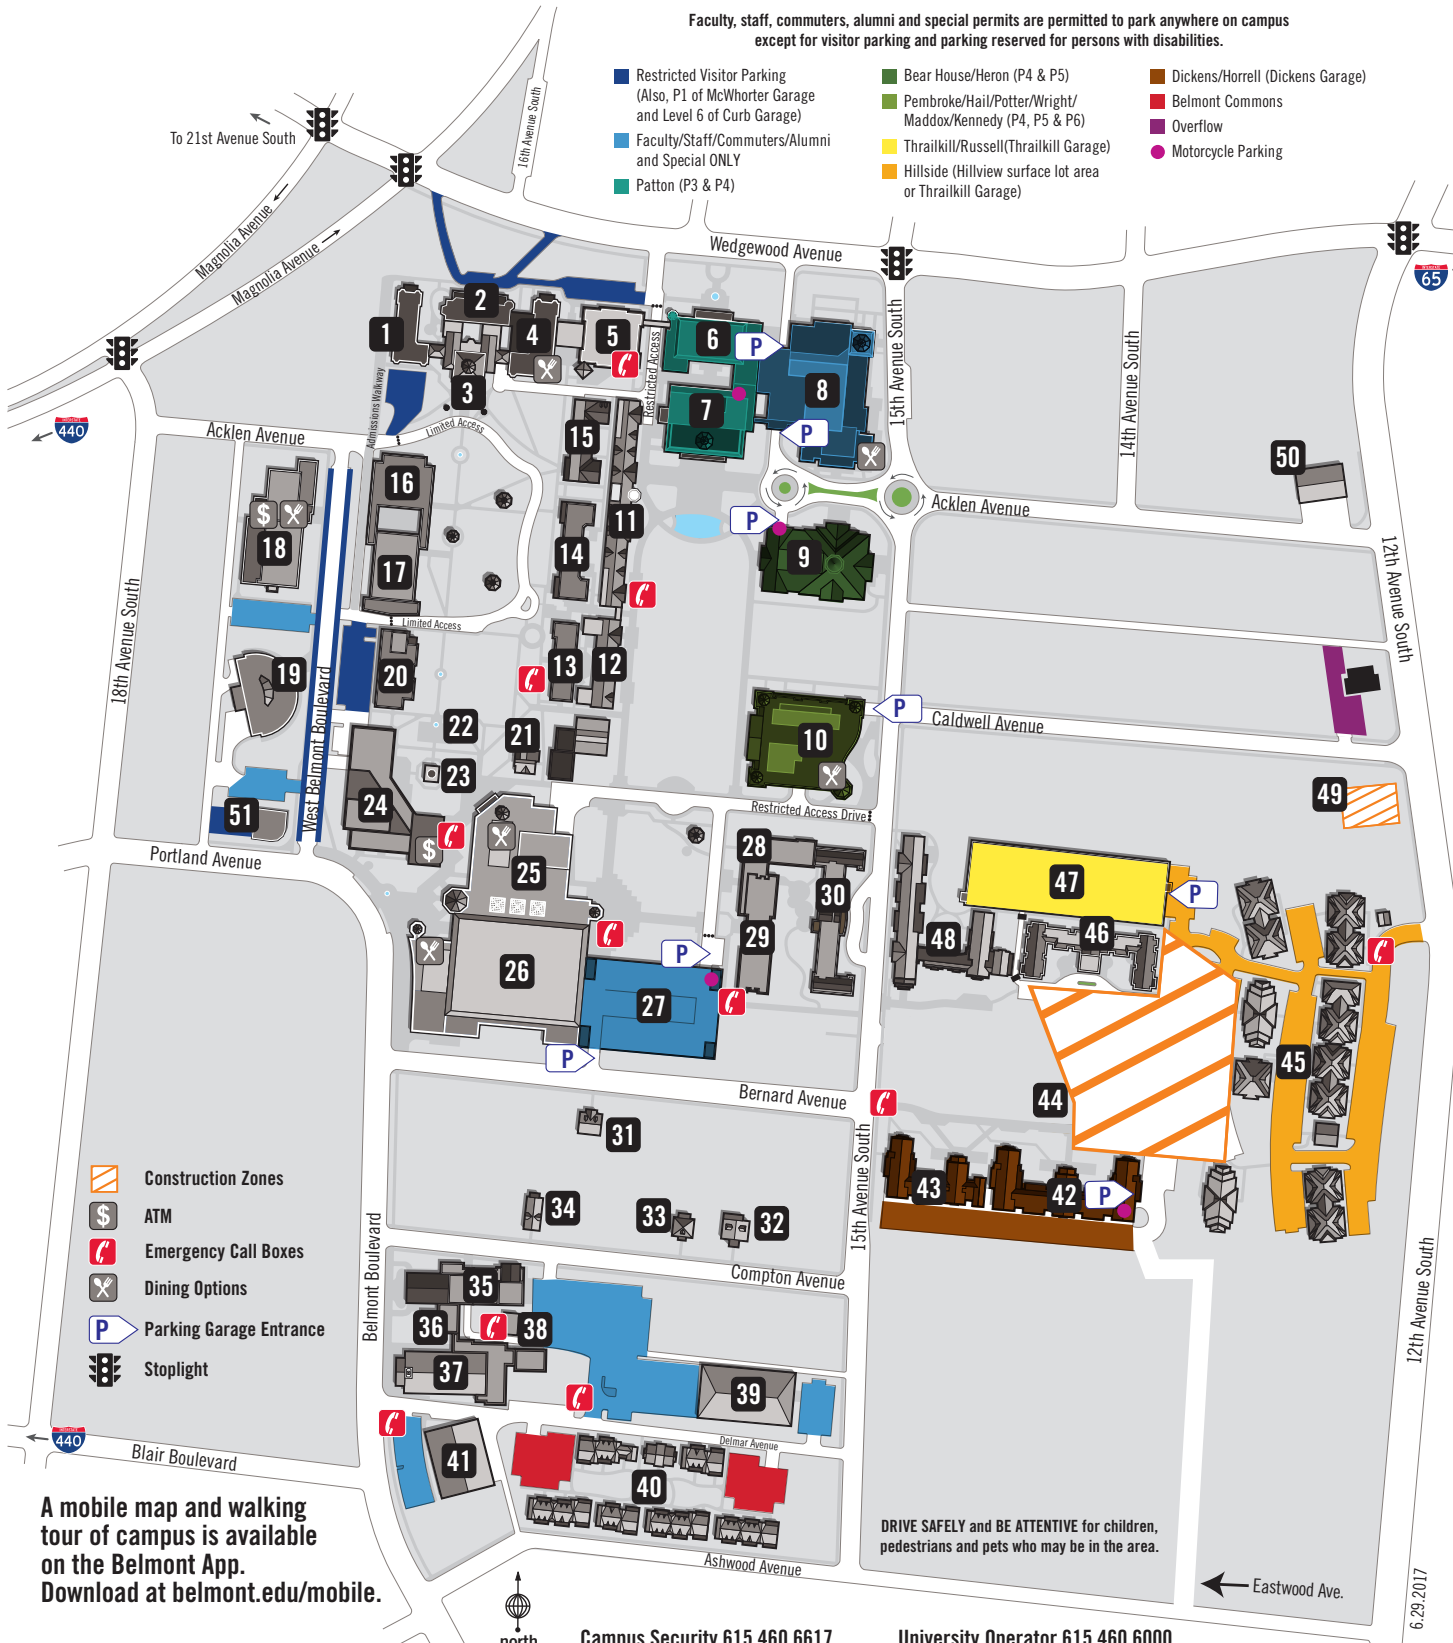

Faculty, staff, commuters, alumni and special permits are permitted to park anywhere on campus except for visitor parking and parking reserved for persons with disabilities.

- Restricted Visitor Parking (Also, P1 of McWhorter Garage and Level 6 of Curb Garage)
- Faculty/Staff/Commuters/Alumni and Special ONLY
- Bear House/Heron (P4 & P5)
- Pembroke/Hail/Potter/Wright/Maddox/Kennedy (P4, P5 & P6)
- Thraikill/Russell(Thraikill Garage)
- Hillside (Hillview surface lot area or Thraikill Garage)
- Dickens/Horrell (Dickens Garage)
- Belmont Commons
- Overflow
- Motorcycle Parking

- Construction Zones
- $ ATM
- ☎ Emergency Call Boxes
- ✂ Dining Options
- P Parking Garage Entrance
- 🚦 Stoplight

DRIVE SAFELY and BE ATTENTIVE for children, pedestrians and pets who may be in the area.

Campus Security 615.460.6617 University Operator 615.460.6000

NUMERICAL LISTING

1. 1 Fidelity Hall
2. 2 Freeman Hall
3. Admissions, Office of
4. 3 Belmont Mansion
5. 4 Massey Hall, Barbara Corner Court (dining)
6. 5 Massey Business Center, Jack C. Copy Center
7. Mulloy Student Studios, Robert E.
8. 6 Inman Center, Gordon E. (P)
9. 7 McWhorter Hall (P)
10. Health Services
11. 8 Ayers Academic Center, Janet (P)
12. Starbucks, We Proudly Brew (dining)
13. 9 Baskin Center, Randall & Sadie (P)
14. 10 Johnson Center, R. Milton & Denice (P)
15. Curb Music Business Center
16. Harrington Place Dining (dining)
17. 11 Patton Hall
18. 11 Bear House
19. 12 Potter Hall
20. 13 Hail Hall
21. Little Theatre
22. 14 Pembroke Hall
23. 15 Heron Hall
24. 16 Wilson Music Building
25. 17 Massey Performing Arts Center
26. Massey Concert Hall
27. Harton Hall
28. 18 Bunch Library, Lila D.
29. Gallery of Iconic Guitars (GIG)
30. Bruin Grounds (dining)
31. Leu Art Gallery
32. 19 Leu Center for the Visual Arts
33. 20 Hitch Building
34. 21 Fouch Alumni House
35. 22 West Amphitheatre, Kitty B.
36. 23 Bell Tower
37. 24 Gabhart Student Center
38. Campus Security, 1st Floor
39. Campus Store
40. University Ministries, 1st Floor
41. Career & Professional Development, 2nd Floor
42. Counseling Services, 2nd Floor
43. 25 Beaman Student Life Center
44. What's Bruin (dining)
45. 26 Curb Event Center
46. Maddox Grand Atrium
47. Curb Café (dining)
48. McAlister's Deli (dining)
49. 27 Curb Garage (P)
50. 28 Maddox Hall
51. 29 Wright Hall
52. Residence Life
53. 30 Kennedy Hall
54. 31 TN Arts Academy, 1521 Bernard
55. Center for Healthy Churches, 1521 Bernard
56. 32 Guitar House, 1508 Compton
57. 33 Enactus, 1510 Compton
58. 34 Honors House, 1524 Compton
59. 35 Trout/Blackbox Theater Complex
60. 36 Belmont Heights
61. 37 McAfee Concert Hall
62. 38 Dynamo Room
63. 39 Facilities Management Services
64. 40 Belmont Commons
65. 41 Sport Science, Department of
66. 42 Dickens Hall (P)
67. 43 Horrell Hall
68. 44 New Residence Hall (under construction)
69. 45 Hillside
70. 46 Thraikill Hall
71. 47 Thraikill Garage (P)
72. 48 Russell Hall
73. 49 Bass Church (under construction)
74. 50 Mail Services / UPS Store
75. 51 The Belmont Store

ALPHABETICAL LISTING