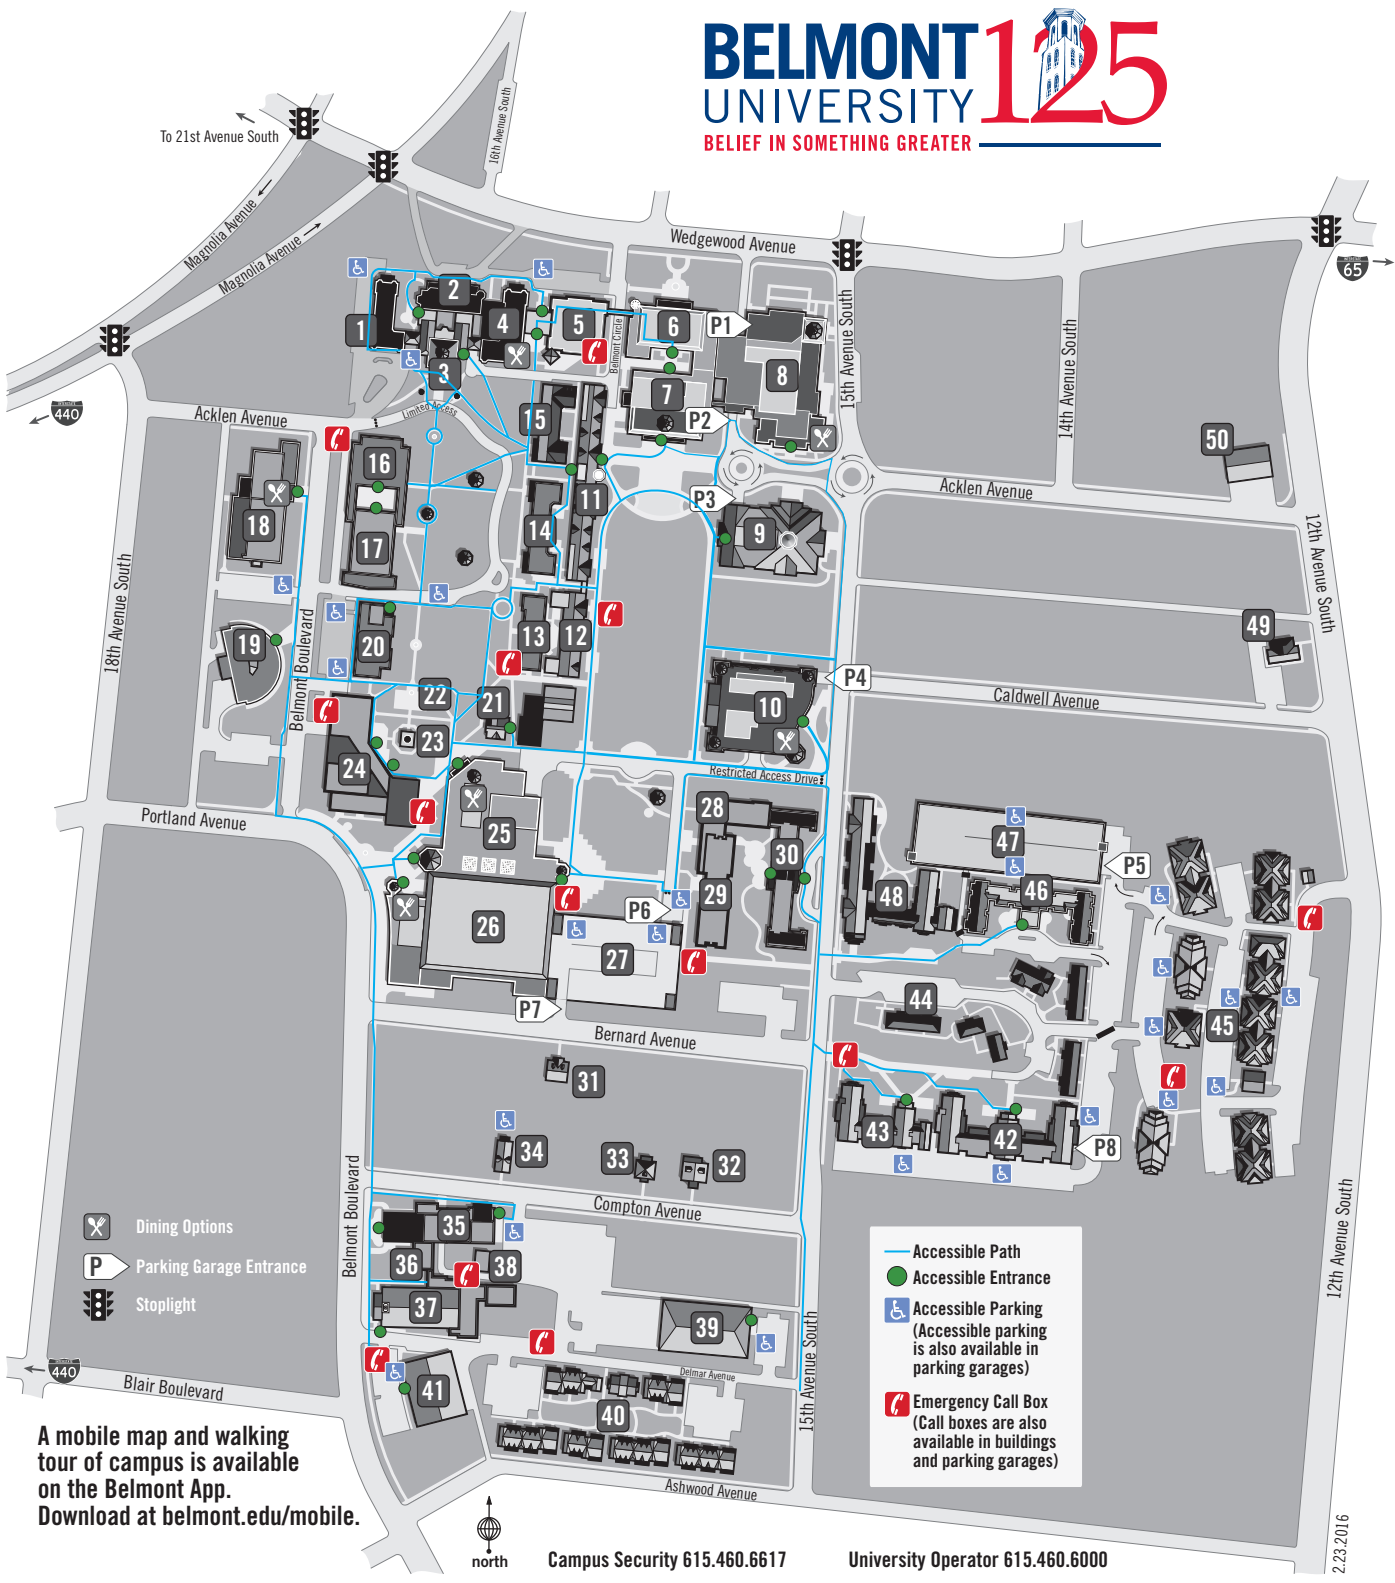

BELMONT UNIVERSITY 125

BELIEF IN SOMETHING GREATER

A mobile map and walking tour of campus is available on the Belmont App. Download at belmont.edu/mobile.

Campus Security 615.460.6617

University Operator 615.460.6000

2.23.2016

(P) Parking Garages